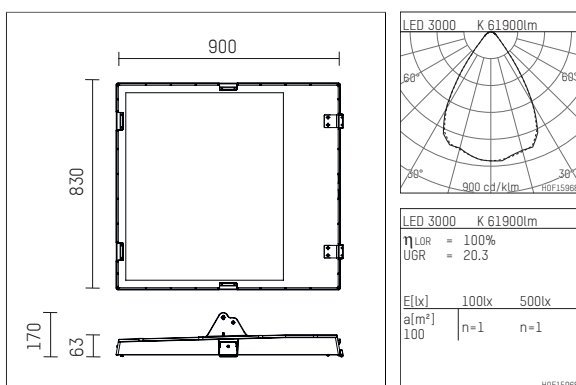

1774450WW70D | unpainted aluminium

177 | 2.0
Arealfooter
LED | 450 W 3000 K

- Arealfooter 177 2.0
- for surface mounted installation on wall or ceiling
- mounting bracket must be ordered separately
- with LED 100500 lm
- colour temperature: 3000 K
- colour rendering index: CRI >70
- L80 / B10 (50.000h)
- net luminous flux: 61900 lm
- total load: 450 W
- luminous efficacy: 137,6 lm/W
- symmetrical light distribution, wide flood
- beam angle: 65 °
- 3 integrated LED power units, electronic (DALI), 220-240 V, 0/50/60 Hz
- overvoltage protection 10kV; discharge current 5kA
- dimmable 10-100%
- Number of luminaires per fuse (B16): 3
- power supply: plug connector 5x2,5 mm²
- optional loop-in loop-out cabling
- housing of aluminium and die cast aluminium
- safety glass, clear
- length: 900 mm, width: 830 mm, height: 170 mm
- windage area: 0,75 m²
- weight: 37,2 kg
- protection rating: IP65
- protection class I
- 5 years warranty
- designed and manufactured in Germany
- minimum ambient temperature: -40 ° C
- maximum ambient temperature: 55 ° C
- certificates: manufactured according to DIN VDE 0711 / EN 60598
- colour: unpainted aluminium
- 1774450WW70D