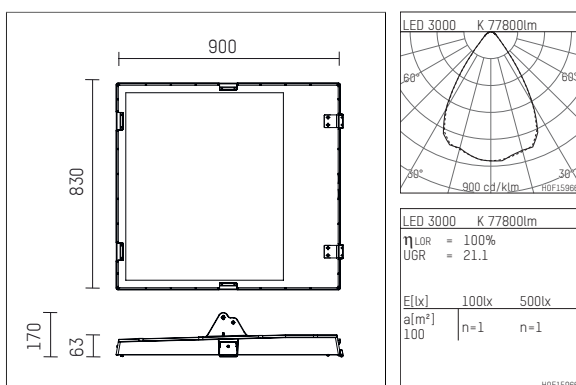

1774600WW70D | unpainted aluminium

177 | 2.0
Arealfooter
LED | 600 W 3000 K

- Arealfooter 177 2.0
- for surface mounted installation on wall or ceiling
- mounting bracket must be ordered separately
- with LED 94500 lm
- colour temperature: 3000 K
- colour rendering index: CRI >70
- L80 / B10 (50.000h)
- net luminous flux: 77800 lm
- total load: 600 W
- luminous efficacy: 129,7 lm/W
- symmetrical light distribution, wide flood
- beam angle: 65 °
- 3 integrated LED power units, electronic (DALI), 220-240 V, 0/50/60 Hz
- overvoltage protection 10kV; discharge current 5kA
- dimmable 10-100%
- Number of luminaires per fuse (B16): 1
- power supply: plug connector 5x2,5 mm²
- optional loop-in loop-out cabling
- housing of aluminium and die cast aluminium
- safety glass, clear
- length: 900 mm, width: 830 mm, height: 170 mm
- windage area: 0,75 m²
- weight: 37,9 kg
- protection rating: IP65
- protection class I
- 5 years warranty
- designed and manufactured in Germany
- minimum ambient temperature: -40 ° C
- maximum ambient temperature: 45 ° C
- certificates: manufactured according to DIN VDE 0711 / EN 60598
- colour: unpainted aluminium
- 1774600WW70D