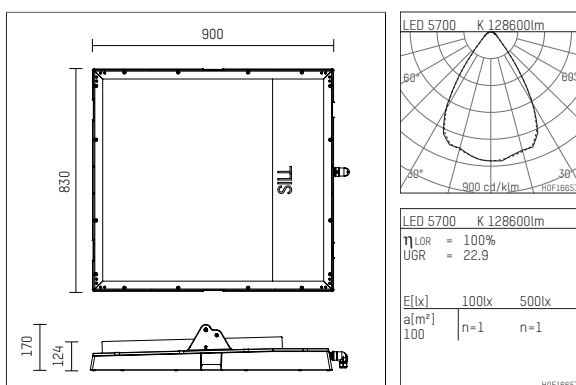

1774965KW70D | black

177 | BLACK EDITION
Arealfooter
LED | 965 W 5700 K

- Arealfooter 177 BLACK EDITION
- for surface mounted installation on wall or ceiling
- mounting bracket must be ordered separately
- with LED 156300 lm
- colour temperature: 5700 K
- colour rendering index: CRI >70
- L80 / B10 (50.000h)
- net luminous flux: 128600 lm
- total load: 965 W
- luminous efficacy: 133,3 lm/W
- symmetrical light distribution, wide flood
- beam angle: 65 °
- 5 integrated LED power units, electronic (DALI), 220-240 V, 0/50/60 Hz
- overvoltage protection 10kV; discharge current 5kA
- dimmable 10-100%
- Number of luminaires per fuse (B16): 1
- power supply: plug connector 5x2,5 mm²
- optional loop-in loop-out cabling
- housing of aluminium and die cast aluminium
- safety glass, clear
- length: 900 mm, width: 830 mm, height: 170 mm
- windage area: 0,75 m²
- weight: 43,6 kg
- protection rating: IP65
- protection class I
- 5 years warranty
- designed and manufactured in Germany
- minimum ambient temperature: -40 ° C
- maximum ambient temperature: 40 ° C
- impact resistance class: IK10
- certificates: manufactured according to DIN VDE 0711 / EN 60598
- colour: black
- 1774965KW70D