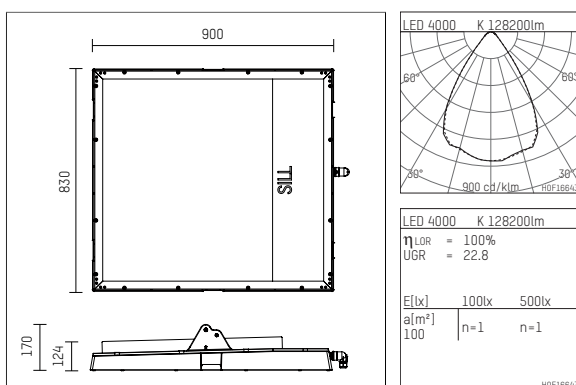

## 1774965NW70D | black

177 | BLACK EDITION  
Arealflooder  
LED | 965 W 4000 K

- Arealflooder 177 BLACK EDITION
- for surface mounted installation on wall or ceiling
- mounting bracket must be ordered separately
- with LED 155900 lm
- colour temperature: 4000 K
- colour rendering index: CRI >70
- L80 / B10 (50.000h)
- net luminous flux: 128200 lm
- total load: 965 W
- luminous efficacy: 132,8 lm/W
- symmetrical light distribution, wide flood
- beam angle: 65 °
- 5 integrated LED power units, electronic (DALI), 220-240 V, 0/50/60 Hz
- overvoltage protection 10kV; discharge current 5kA
- dimmable 10-100%
- Number of luminaires per fuse (B16): 1
- power supply: plug connector 5x2,5 mm<sup>2</sup>
- optional loop-in loop-out cabling
- housing of aluminium and die cast aluminium
- safety glass, clear
- length: 900 mm, width: 830 mm, height: 170 mm
- windage area: 0,75 m<sup>2</sup>
- weight: 43,6 kg
- protection rating: IP65
- protection class I
- 5 years warranty
- designed and manufactured in Germany
- minimum ambient temperature: -40 ° C
- maximum ambient temperature: 40 ° C
- impact resistance class: IK10
- certificates: manufactured according to DIN VDE 0711 / EN 60598
- colour: black
- 1774965NW70D