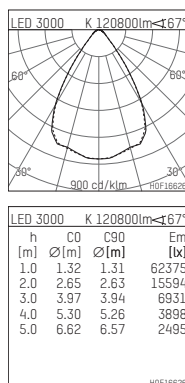

1774965WW70D | black

177 | BLACK EDITION
Arealfoter
LED | 965 W 3000 K

- Arealfoter 177 BLACK EDITION
- for surface mounted installation on wall or ceiling
- mounting bracket must be ordered separately
- with LED 146900 lm
- colour temperature: 3000 K
- colour rendering index: CRI >70
- L80 / B10 (50.000h)
- net luminous flux: 120800 lm
- total load: 965 W
- luminous efficacy: 125,2 lm/W
- symmetrical light distribution, wide flood
- beam angle: 65 °
- 5 integrated LED power units, electronic (DALI), 220-240 V, 0/50/60 Hz
- overvoltage protection 10kV; discharge current 5kA
- dimmable 10-100%
- Number of luminaires per fuse (B16): 1
- power supply: plug connector 5x2,5 mm²
- optional loop-in loop-out cabling
- housing of aluminium and die cast aluminium
- safety glass, clear
- length: 900 mm, width: 830 mm, height: 170 mm
- windage area: 0,75 m²
- weight: 43,6 kg
- protection rating: IP65
- protection class I
- 5 years warranty
- designed and manufactured in Germany
- minimum ambient temperature: -40 ° C
- maximum ambient temperature: 40 ° C
- impact resistance class: IK10
- certificates: manufactured according to DIN VDE 0711 / EN 60598
- colour: black
- 1774965WW70D