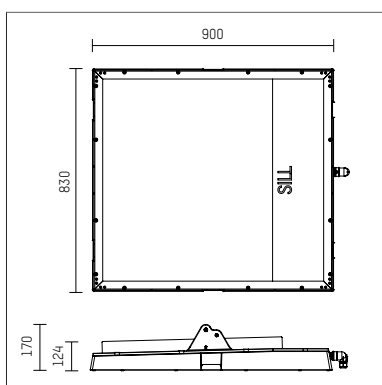

1774965WW70D | black

177 | BLACK EDITION
Arealfoter
LED | 965 W 3000 K

- Arealfoter 177 BLACK EDITION
- for surface mounted installation on wall or ceiling
- mounting bracket must be ordered separately
- with LED 146900 lm
- colour temperature: 3000 K
- colour rendering index: CRI >70
- L80 / B10 (50.000h)
- net luminous flux: 120800 lm
- total load: 965 W
- luminous efficacy: 125,2 lm/W
- symmetrical light distribution, wide flood
- beam angle: 65 °
- 5 integrated LED power units, electronic (DALI), 220-240 V, 0/50/60 Hz
- overvoltage protection 10kV; discharge current 5kA
- dimmable 10-100%
- Number of luminaires per fuse (B16): 1
- power supply: plug connector 5x2,5 mm²
- optional loop-in loop-out cabling
- housing of aluminium and die cast aluminium
- safety glass, clear
- length: 900 mm, width: 830 mm, height: 170 mm
- windage area: 0,75 m²
- weight: 43,6 kg
- protection rating: IP65
- protection class I
- 5 years warranty
- designed and manufactured in Germany
- minimum ambient temperature: -40 ° C
- maximum ambient temperature: 40 ° C
- impact resistance class: IK10
- certificates: manufactured according to DIN VDE 0711 / EN 60598
- colour: black
- 1774965WW70D