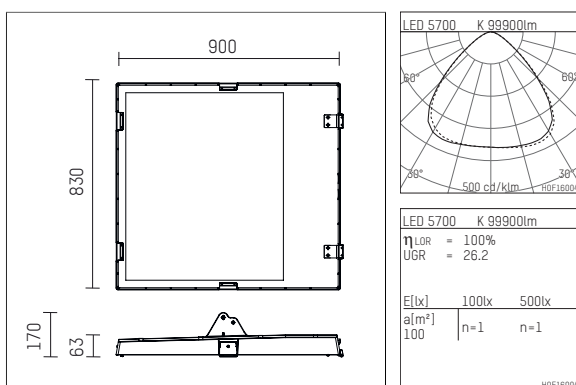

## 177F750KW70D | unpainted aluminium

177 | 2.0  
Arealfooter  
LED | 750 W 5700 K

- Arealfooter 177 2.0
- for surface mounted installation on wall or ceiling
- mounting bracket must be ordered separately
- with LED 123000 lm
- colour temperature: 5700 K
- colour rendering index: CRI >70
- L80 / B10 (50.000h)
- net luminous flux: 99900 lm
- total load: 750 W
- luminous efficacy: 133,2 lm/W
- symmetrical light distribution, very wide flood
- beam angle: 98 °
- 4 integrated LED power units, electronic (DALI), 220-240 V, 0/50/60 Hz
- overvoltage protection 10kV; discharge current 5kA
- dimmable 10-100%
- Number of luminaires per fuse (B16): 1
- power supply: plug connector 5x2,5 mm<sup>2</sup>
- optional loop-in loop-out cabling
- housing of aluminium and die cast aluminium
- safety glass, clear
- length: 900 mm, width: 830 mm, height: 170 mm
- windage area: 0,75 m<sup>2</sup>
- weight: 38,9 kg
- protection rating: IP65
- protection class I
- 5 years warranty
- designed and manufactured in Germany
- minimum ambient temperature: -40 ° C
- maximum ambient temperature: 40 ° C
- certificates: manufactured according to DIN VDE 0711 / EN 60598
- colour: unpainted aluminium
- 177F750KW70D