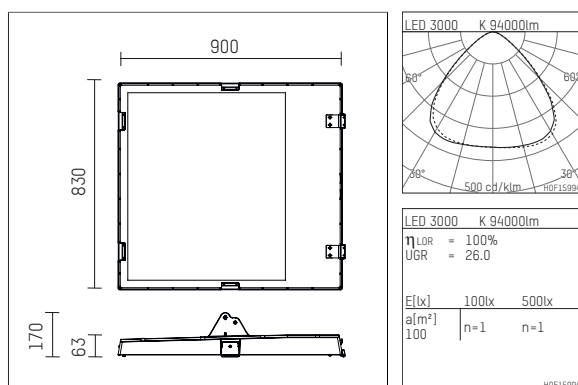

177F750WW70D | unpainted aluminium

177 | 2.0
Arealfooter
LED | 750 W 3000 K

- Arealfooter 177 2.0
- for surface mounted installation on wall or ceiling
- mounting bracket must be ordered separately
- with LED 116000 lm
- colour temperature: 3000 K
- colour rendering index: CRI >70
- L80 / B10 (50.000h)
- net luminous flux: 94000 lm
- total load: 750 W
- luminous efficacy: 125,3 lm/W
- symmetrical light distribution, very wide flood
- beam angle: 98 °
- 4 integrated LED power units, electronic (DALI), 220-240 V, 0/50/60 Hz
- overvoltage protection 10kV; discharge current 5kA
- dimmable 10-100%
- Number of luminaires per fuse (B16): 1
- power supply: plug connector 5x2,5 mm²
- optional loop-in loop-out cabling
- housing of aluminium and die cast aluminium
- safety glass, clear
- length: 900 mm, width: 830 mm, height: 170 mm
- windage area: 0,75 m²
- weight: 38,9 kg
- protection rating: IP65
- protection class I
- 5 years warranty
- designed and manufactured in Germany
- minimum ambient temperature: -40 ° C
- maximum ambient temperature: 40 ° C
- certificates: manufactured according to DIN VDE 0711 / EN 60598
- colour: unpainted aluminium
- 177F750WW70D