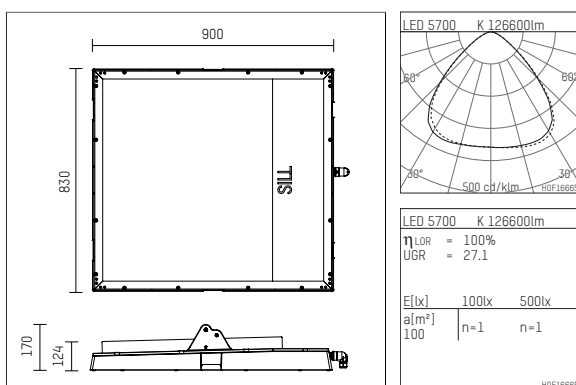

177F965KW700 | black

177 | BLACK EDITION
Arealfooter
LED | 965 W 5700 K

- Arealfooter 177 BLACK EDITION
- for surface mounted installation on wall or ceiling
- mounting bracket must be ordered separately
- with LED 156300 lm
- colour temperature: 5700 K
- colour rendering index: CRI >70
- L80 / B10 (50.000h)
- net luminous flux: 126600 lm
- total load: 965 W
- luminous efficacy: 131,2 lm/W
- symmetrical light distribution, very wide flood
- beam angle: 98 °
- electronic (DALI), 220-240 V, 0/50/60 Hz overvoltage protection 10kV; discharge current 5kA
- dimmable 10-100%
- Number of luminaires per fuse (B16): 1
- power supply: plug connector 5x2,5 mm²
- optional loop-in loop-out cabling
- housing of aluminium and die cast aluminium
- safety glass, clear
- length: 900 mm, width: 830 mm, height: 170 mm
- windage area: 0,75 m²
- weight: 43,6 kg
- protection rating: IP65
- protection class I
- 5 years warranty
- designed and manufactured in Germany
- minimum ambient temperature: -40 ° C
- maximum ambient temperature: 40 ° C
- impact resistance class: IK10
- certificates: manufactured according to DIN VDE 0711 / EN 60598
- colour: black
- 177F965KW700