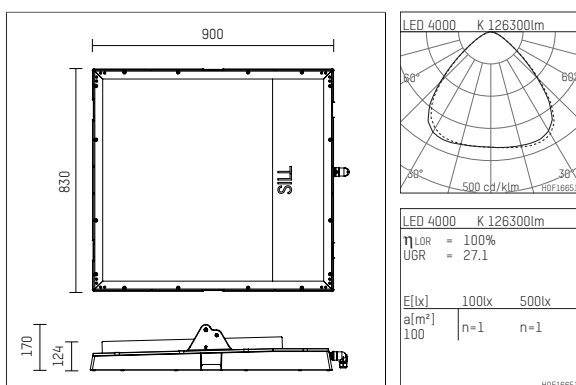

177F965NW70D | black

177 | BLACK EDITION
Arealfooter
LED | 965 W 4000 K

- Arealfooter 177 BLACK EDITION
- for surface mounted installation on wall or ceiling
- mounting bracket must be ordered separately
- with LED 155900 lm
- colour temperature: 4000 K
- colour rendering index: CRI >70
- L80 / B10 (50.000h)
- net luminous flux: 126300 lm
- total load: 965 W
- luminous efficacy: 130,9 lm/W
- symmetrical light distribution, very wide flood
- beam angle: 98 °
- electronic (DALI), 220-240 V, 0/50/60 Hz overvoltage protection 10kV; discharge current 5kA
- dimmable 10-100%
- Number of luminaires per fuse (B16): 1
- power supply: plug connector 5x2,5 mm²
- optional loop-in loop-out cabling
- housing of aluminium and die cast aluminium
- safety glass, clear
- length: 900 mm, width: 830 mm, height: 170 mm
- windage area: 0,75 m²
- weight: 43,6 kg
- protection rating: IP65
- protection class I
- 5 years warranty
- designed and manufactured in Germany
- minimum ambient temperature: -40 ° C
- maximum ambient temperature: 40 ° C
- impact resistance class: IK10
- certificates: manufactured according to DIN VDE 0711 / EN 60598
- colour: black
- 177F965NW70D