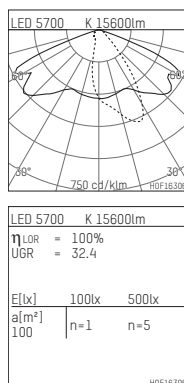

81559120KW-US

455
LED Upgrade Kit
LED | 120 W 5700 K

- LED Upgrade Kit 455
- to plane projector 155
- with LED 22180 lm
- colour temperature: 5700 K
- colour rendering index: CRI >70
- SDCM < 3
- net luminous flux: 15600 lm
- total load: 120 W
- luminous efficacy: 130,0 lm/W
- bidirectional light distribution
- with built in LED power unit, electronic (DALI), 220-240 V, 0/50/60 Hz
- overvoltage protection 10KV
- optional DC voltage suitable (AC/DC) - 15% power for operation in emergency lighting systems
- further dimming functions on request
- power supply: connecting terminal 5x2,5 mm²
- Glass replacement recommended (article number glass: 8155000100)
- length: 703 mm, width: 420 mm, height: 150 mm
- windage area: 0,10 m²
- weight: 3,7 kg
- protection class I
- 5 years warranty
- designed and manufactured in Germany
- maximum ambient temperature: 50 ° C
- certificates: manufactured according to DIN VDE 0711 / EN 60598, CE
- 81559120KW-US

- - -

81559120KW-US
accessory

Required accessories

description accessory general	dimensions in mm	item number	pic.-No.
Replacement glass with hinge, seal included for upgrade kit 455		8155000100	01